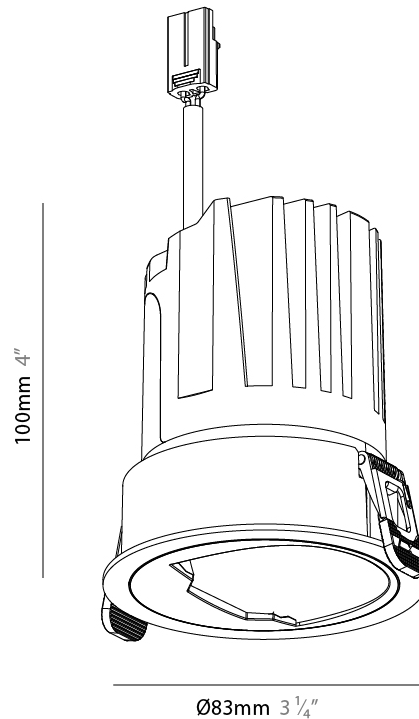

GENERAL

Series: Bioniq Evo Round Wallwash
Partner: Prolicht
Division: Architectural
Installation: Recessed
Product Type: Wallwash
Mounting Location: Ceiling
Light Distribution: Adjustable / Asymmetric

PHYSICAL

Shape: Round
Diameter (mm): 83
Diameter (in): 3 1/4
Height (mm): 100
Depth (mm): 105
Height (in): 4
Depth (in): 4 1/8
Ceiling Thickness (mm): 2 - 15
Ceiling Thickness (in): 1/16 - 9/16
Weight (kg): 0.2
Fixture Finish: [BLK / WHI](#)
Fixture Material: Extruded Aluminum
Cut-out Measurements: Ø 75mm/2 15/16"

ELECTRICAL

Lamp Type: LED (Zhaga Standard)
Input Wattage (W): 10.9
Total Output Wattage (W): 10
Dimming: Non-dimming / DALI Dimming / MATTER Dimming
Driver Included: No
Driver Location: Remote
Driver Type: Constant Current - Universal
Driver Class: Class 2
Constant Current (MA): 350mA
Upon Request: 0-10V Dimming / Phase Dimming

LED

Color Temperature (°K): [2400 / 2700 / 3000 / 3500 / 4000](#)
Max. Delivered Lumen (lm): Max 1029
Nominal Lumen (lm): Max 1771
CRI: >90 CRI
Efficiency (%): 94.2
Lamp Life (hrs): 50000

OPTICAL

Adjustability: Rotational 350° / Tilt 30°

RATINGS AND CERTIFICATIONS

Certified By: Certified for North American Standards
IP rating: IP65
Glare Rating: ≤ 10